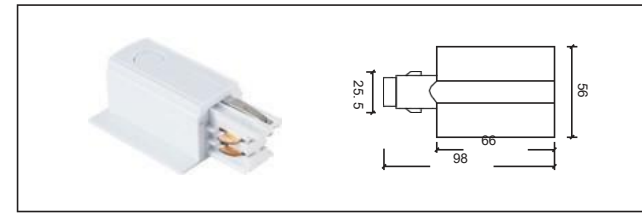

產品介紹 Product introduction

4 線鹵燈 軌道採用全鋁材製造，內置全新 PVC 絕緣材料壓銅條導電。只要電壓220V-240V。多種安裝接頭，可根據設計師的要求，實施多種安裝方式，滿足各種照明需要。

4-circuit main voltage track in extruded aluminium Main voltage 220-240V. Electrical wiring is located in an extruded PVC insulated housing The track is supplied with a series of accessories which will successfully resolve almost all types of lighting installation requirements And also has the facility for direct surface mounting through knockouts at 500m spacing.

H-05 電源接頭-左 Feeder-L