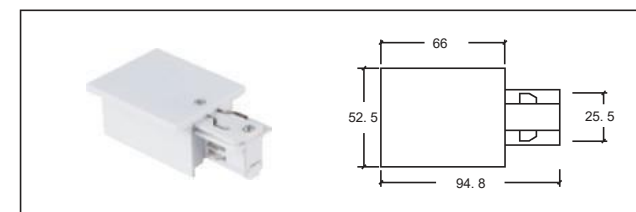

H-03 直線接頭 Straight connector

®

H-03 電源接頭-左 Feeder-L