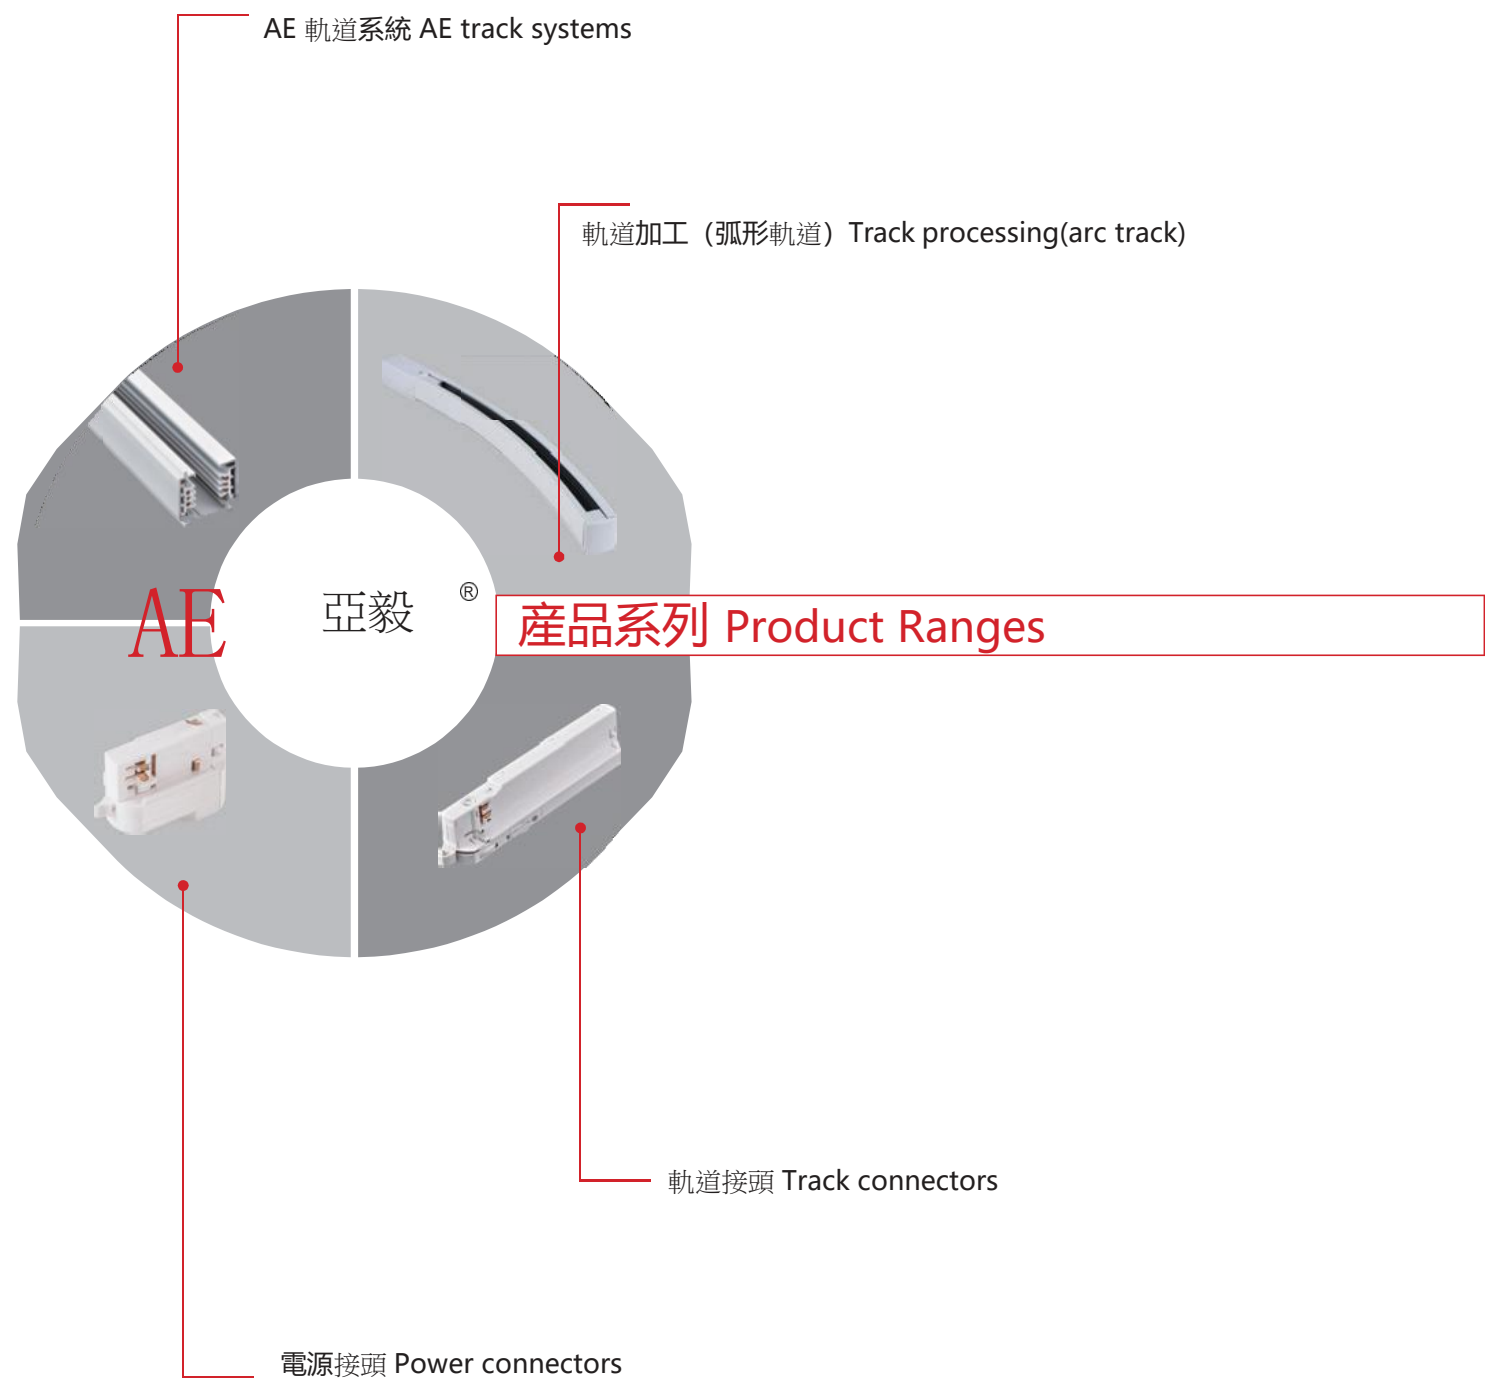

AE 軌道系統 AE track systems
AE 亞毅軌道系統, 採用全鋁, 銅材料製造, 安裝簡易。適用於商業照明, 家具照明, 工程照明。
AE track systems use aluminum and copper materials,easy to install Suitable for commercial lighting furniture lighting and engineering lighting.

軌道加工 (弧形軌道) Track processing (arc track)
AE 亞毅軌道廠用有一流的機械, 對二線, 三線, 四線軌道加工成弧形可連接成 2 米-10 米的圓形。
AE track factory has first-class machinery,processing 2-line,3-line and 4-line track into arc shapes to be connected into round shapes of 2meters to 10meters.

軌道接頭 Track connectors
AE 亞毅軌道系統用有多樣接頭, 可連接成 L.T.X.I 型, 使用方便、美觀、安全。
AE track systems have different connectors,capable of connecting into L-shape,T-shape,X-shape and I-shape,for ease of use,elegance and safety.

電源接頭 Power connectors
AE 亞毅接頭, 均有二線、三線、四線系列, 採用新PC、PVC 製造、款式多樣。AE power connects are available in 2lines,3 lines and 4 lines,made of all-new PC/PVC,with diversified styles.

AE 磁吸系統 AE Magnet Track Systems
AE 亞毅軌道系統, 採用全鋁, 銅材料製造, 安裝簡易。適用於商業照明, 家具照明, 工程照明。
AE track systems use aluminum and copper material, easy to install suitable for commercial lighting furniture lighting and engineering lighting.