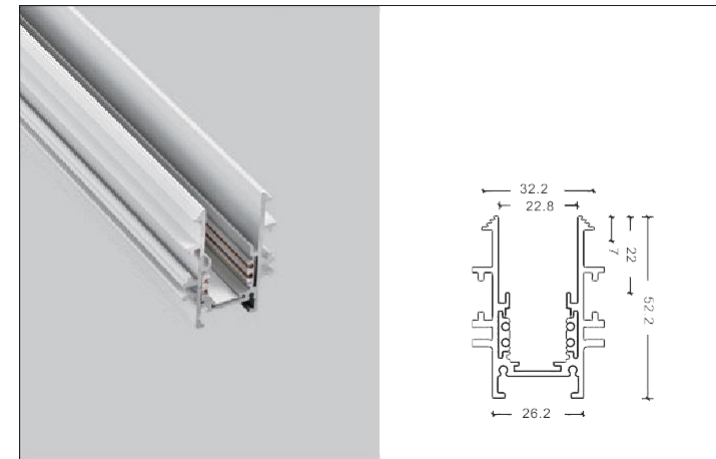

NO: AE-411 4 線短款軌道盒

AE-M-D 磁吸多功能 D 款軌道條 Magnet system series

產品介紹 Product introduction

磁吸軌道採用全鋁材製造，內置全新 PVC 絕緣材料壓銅條導電。只要電壓 10-48V。多種安裝接頭，可根據設計師的要求，實施多種安裝方式，滿足各種照明需要。

Magnet track main voltage track in extruded aluminium Main voltage 10-48V. Electrical wiring is located in an extrude PVC insulated housing The track is supplied with a series of accessories which will successfully resolve almost all types of lighting installation requirements And also has the facility for direct surface mounting through knockouts at 500m spacing.

COLOUR: WH BK SL LENGTH: 1000mm/1500mm/2000mm/3000mm