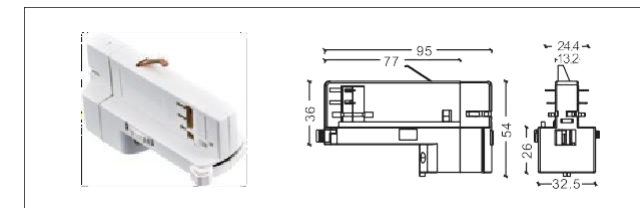

產品介紹 Product introduction

4 線金鹵燈 軌道採用全鋁材製造，內置全新PVC 絕緣材料壓銅條導電。只要電壓220V-240V。多種安裝接頭，可根據設計師的要求，實施多種安裝方式，滿足各種照明需要。

4-circuit main voltage track in extruded aluminium Main voltage 220-240V. Electrical wiring is located in an extruded PVC insulated housing The track is supplied with a series of accessories which will successfully resolve almost all types of lighting installation requirements And also has the facility for direct surface mounting through knockouts at 500m spacing.

COLOUR: WH BK SL LENGTH: 1000mm/1500mm/2000mm/3000mm

NO: AE-410 4 線調光軌道頭