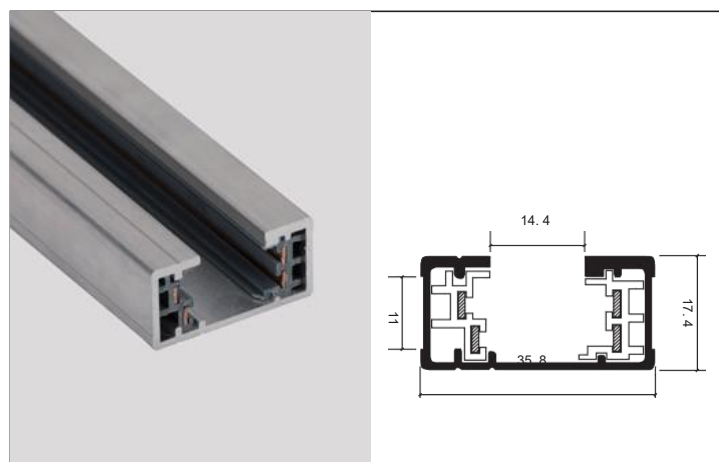

4 線 H-08 型軌道條