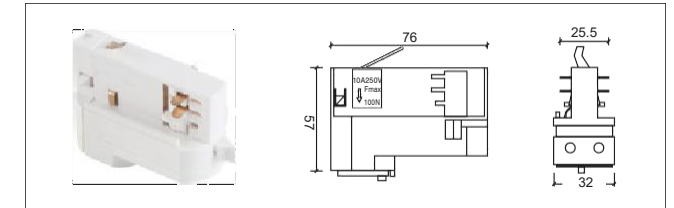

COLOUR: WH BK SL LENGTH: 1000mm/1500mm/2000mm/3000mm

4 線軌道燈 接頭 Power Connector for four line track system

NO: AE-401

NO: AE-402

NO: AE-402-NEW

NO: AE-405

NO: AE-404

NO: AE-409