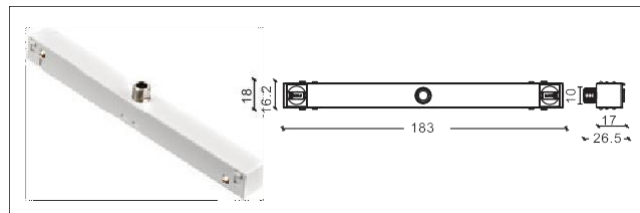

COLOUR: WH BK SL LENGTH: 1000mm/1500mm/2000mm/3000mm

AE-M-AR 磁吸 A 款嵌入式軌道條 Magnet system series

產品介紹 Product introduction

磁吸軌道採用全鋁材製造，內置全新 PVC 絕緣材料壓銅條導電。只要電壓 10-48V。多種安裝接頭，可根據設計師的要求，實施多種安裝方式，滿足各種照明需要。

Magnet track main voltage track in extruded aluminium Main voltage 10-48V. Electrical wiring is located in an extrude PVC insulated housing The track is supplied with a series of accessories which will successfully resolve almost all types of lighting installation requirements And also has the facility for direct surface mounting through knockouts at 500m spacing.

COLOUR: WH BK SL LENGTH: 1000mm/1500mm/2000mm/3000mm

NO: AE-M-F 磁吸軌道頭

NO: AE-M-I-MINI 磁吸 I 型接頭

NO: AE-M-01 磁吸單頭軌道頭

NO: AE-M-02 磁吸雙頭軌道頭

NO: AE-M-01-NEW 磁吸單頭軌道頭 (機械扣)

NO: AE-M-02-NEW 磁吸雙頭軌道頭 (機械扣)

NO: AE-M-03 磁吸單頭軌道頭 (短款)