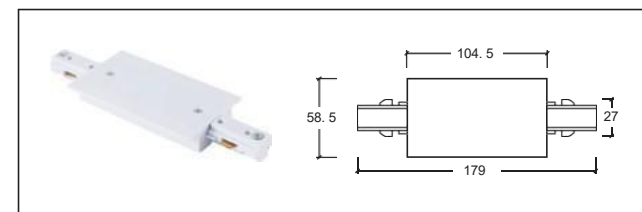

亞毅 AE

COLOUR:

LENGTH:

1000mm/1500mm/2000mm/3000mm

產品介紹 Product introduction

3線金鹵燈軌道採用全鋁材製造，內置全新PVC絕緣材料壓銅條導電。只要電壓220V-240V。多種安裝接頭，可根據設計師的要求，實施多種安裝方式，滿足各種照明需要。

3-circuit main voltage track in extruded aluminium Main voltage 220-240V. Electrical wiring is located in an extruded PVC insulated housing The track is supplied with a series of accessories which will successfully resolve almost all types of lighting installation requirements And also has the facility for direct surface mounting through knockouts at 500m spacing.

3線A 嵌入式電源接頭-左 Feeder-L

3線A 嵌入式電源接頭-右 Feeder-R

3線A 嵌入式直線接頭 Straight connector

3線A 嵌入式十字接頭 X-connector

3線A 嵌入式L型接頭-左 L-connector - L

3線A 嵌入式L型接頭-右 L-connector - R

3線A 嵌入式T接頭-左 T-connector - L

3線A 嵌入式T接頭-右 T-connector - R