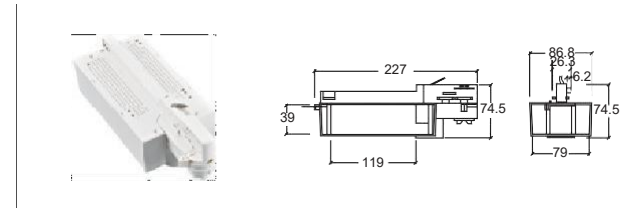

4 線電器盒接頭 Power box for Four line track system

NO: AE-406 4 線大電氣箱