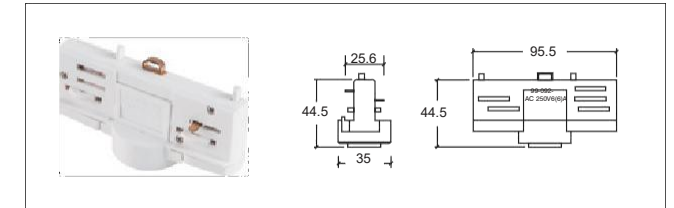

COLOUR: WH BK SL LENGTH: 1000mm/1500mm/2000mm/3000mm

4 線軌道燈 接頭 Power Connector for four line track system

NO: AE-401

NO: AE-402

NO: AE-402-NEW

NO: AE-405

NO: AE-404

NO: AE-409