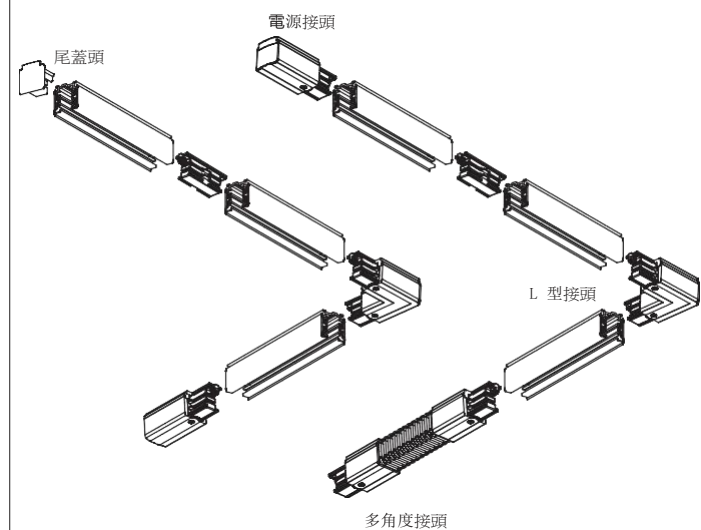

安裝示意圖 Installation diagram