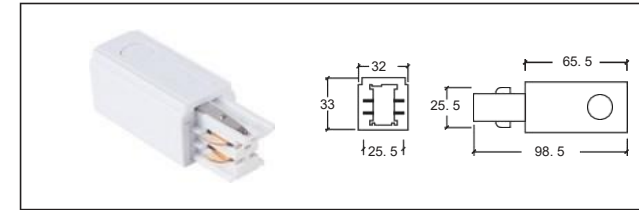

產品介紹 Product introduction

4 線金鹵燈 軌道採用全鋁材製造，內置全新 PVC 絕緣材料壓銅條導電。只要電壓 220V-240V。多種安裝接頭，可根據設計師的要求，實施多種安裝方式，滿足各種照明需要

4-circuit main voltage track in extruded aluminium Main voltage 220-240V. Electrical wiring is located in an extruded PVC insulated housing The track is supplied with a series of accessories which will successfully resolve almost all types of lighting installation requirements And also has the facility for direct surface mounting through knockouts at 500m spacing.

®

H-04 電源接頭-左 Feeder-L