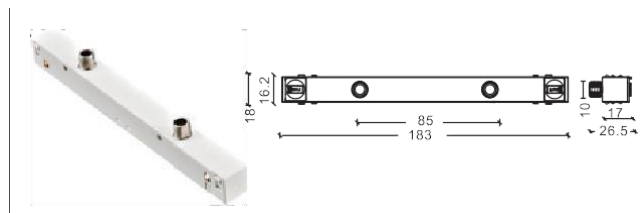

COLOUR: WH BK SL LENGTH: 1000mm/1500mm/2000mm/3000mm

AE-M-AR 磁吸 A 款嵌入式軌道條 Magnet system series

產品介紹 Product introduction

磁吸軌道採用全鋁材製造，內置全新 PVC 絕緣材料壓銅條導電。只要電壓 10-48V。多種安裝接頭，可根據設計師的要求，實施多種安裝方式，滿足各種照明需要。

Magnet track main voltage track in extruded aluminium Main voltage 10-48V. Electrical wiring is located in an extrude PVC insulated housing The track is supplied with a series of accessories which will successfully resolve almost all types of lighting installation requirements And also has the facility for direct surface mounting through knockouts at 500m spacing.

COLOUR: WH BK SL LENGTH: 1000mm/1500mm/2000mm/3000mm

NO: AE-M-F 磁吸軌道頭

NO: AE-M-I-MINI 磁吸 I 型接頭

NO: AE-M-01 磁吸單頭軌道頭

NO: AE-M-02 磁吸雙頭軌道頭

NO: AE-M-01-NEW 磁吸單頭軌道頭 (機械扣)

NO: AE-M-02-NEW 磁吸雙頭軌道頭 (機械扣)

NO: AE-M-03 磁吸單頭軌道頭 (短款)