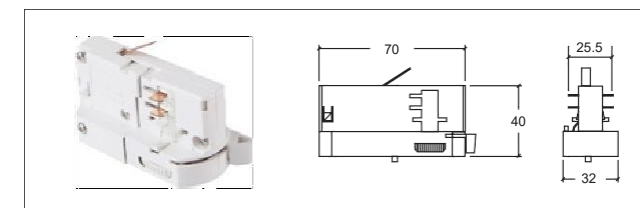

COLOUR: WH BK SL LENGTH: 1000mm/1500mm/2000mm/3000mm

4 線軌道燈 接頭 Power Connector for four line track system

NO: AE-401

NO: AE-402

NO: AE-402-NEW

NO: AE-405

NO: AE-404

NO: AE-409