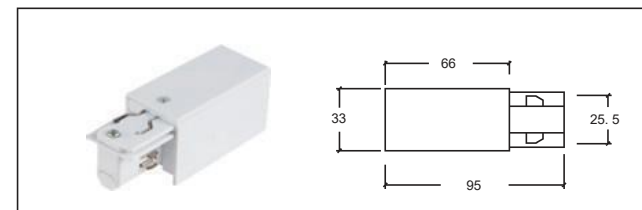

產品介紹 Product introduction

4 線金鹵燈 軌道採用全鋁材製造，內置全新 PVC 絕緣材料壓銅條導電。只要電壓 220V-240V。多種安裝接頭，可根據設計師的要求，實施多種安裝方式，滿足各種照明需要。

4-circuit main voltage track in extruded aluminium Main voltage 220-240V. Electrical wiring is located in an extrude PVC insulated housing The track is supplied with a series of accessories which will successfully resolve almost all types of lighting installation requirements And also has the facility for direct surface mounting through knockouts at 500m spacing.

®

H-02 電源接頭-左 Feeder-L