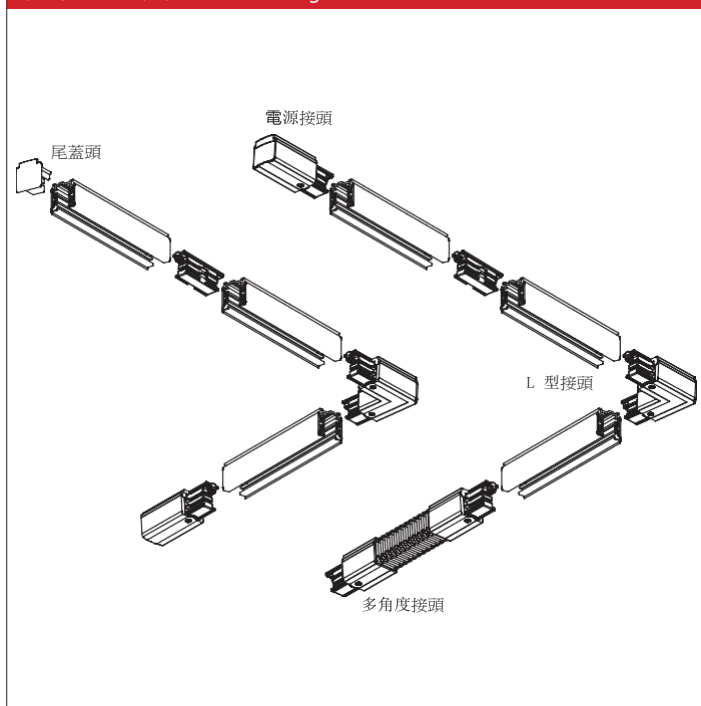

安裝示意圖 Installation diagram