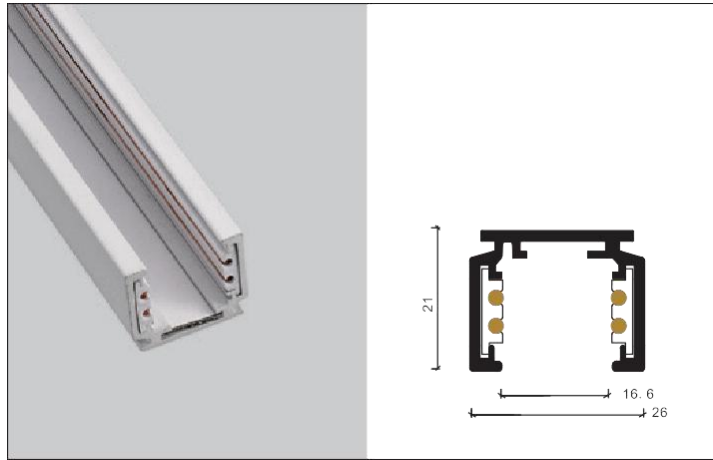

4 線 AE-M 磁吸軌道條 Magnet system series

產品介紹 Product introduction

磁吸軌道採用全鋁材製造，內置全新 PVC 絕緣材料壓銅條導電。只要電壓 10-48V。多種安裝接頭，可根據設計師的要求，實施多種安裝方式，滿足各種照明需要。

Magnet track main voltage track in extruded aluminium Main voltage 10-48V. Electrical wiring is located in an extrude PVC insulated housing The track is supplied with a series of accessories which will successfully resolve almost all types of lighting installation requirements And also has the facility for direct surface mounting through knockouts at 500m spacing.

COLOUR: WH BK SL LENGTH: 1000mm/1500mm/2000mm/3000mm