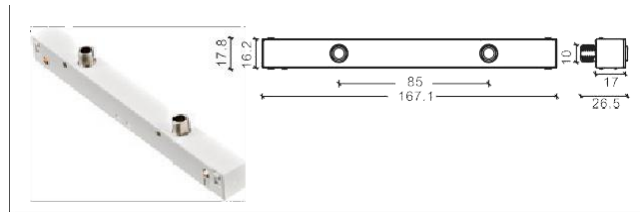

COLOUR: WH BK SL LENGTH: 1000mm/1500mm/2000mm/3000mm

AE-M-AR 磁吸 A 款嵌入式軌道條 Magnet system series

產品介紹 Product introduction

磁吸軌道採用全鋁材製造，內置全新 PVC 絕緣材料壓銅條導電。只要電壓 10-48V。多種安裝接頭，可根據設計師的要求，實施多種安裝方式，滿足各種照明需要。

Magnet track main voltage track in extruded aluminium Main voltage 10-48V. Electrical wiring is located in an extrude PVC insulated housing The track is supplied with a series of accessories which will successfully resolve almost all types of lighting installation requirements And also has the facility for direct surface mounting through knockouts at 500m spacing.

COLOUR: WH BK SL LENGTH: 1000mm/1500mm/2000mm/3000mm

NO: AE-M-F 磁吸軌道頭

NO: AE-M-I-MINI 磁吸 I 型接頭

NO: AE-M-01 磁吸單頭軌道頭

NO: AE-M-02 磁吸雙頭軌道頭

NO: AE-M-01-NEW 磁吸單頭軌道頭 (機械扣)

NO: AE-M-02-NEW 磁吸雙頭軌道頭 (機械扣)

NO: AE-M-03 磁吸單頭軌道頭 (短款)