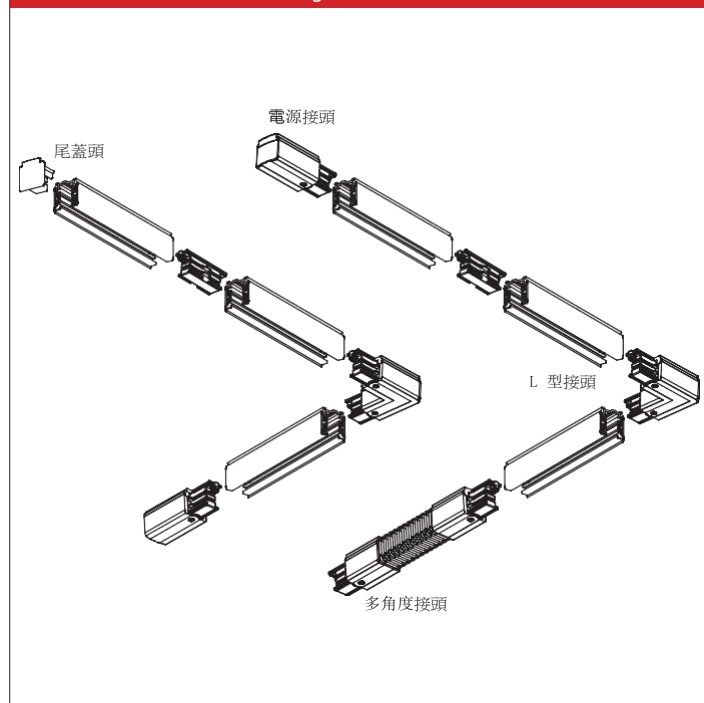

安裝示意圖 Installation diagram