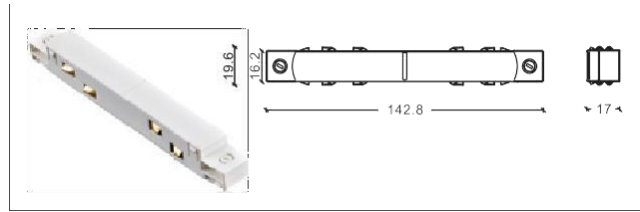

COLOUR: WH BK SL LENGTH: 1000mm/1500mm/2000mm/3000mm

AE-M-D 磁吸多功能 D 款軌道條 Magnet system series

產品介紹 Product introduction

磁吸軌道採用全鋁材製造，內置全新 PVC 絕緣材料壓銅條導電。只要電壓 10-48V。多種安裝接頭，可根據設計師的要求，實施多種安裝方式，滿足各種照明需要。

Magnet track main voltage track in extruded aluminium Main voltage 10-48V. Electrical wiring is located in an extrude PVC insulated housing The track is supplied with a series of accessories which will successfully resolve almost all types of lighting installation requirements And also has the facility for direct surface mounting through knockouts at 500m spacing.

COLOUR: WH BK SL LENGTH: 1000mm/1500mm/2000mm/3000mm

AE-M-AR 磁吸 A 款嵌入式軌道條 Magnet system series

產品介紹 Product introduction

磁吸軌道採用全鋁材製造，內置全新 PVC 絕緣材料壓銅條導電。只要電壓 10-48V。多種安裝接頭，可根據設計師的要求，實施多種安裝方式，滿足各種照明需要。

Magnet track main voltage track in extruded aluminium Main voltage 10-48V. Electrical wiring is located in an extrude PVC insulated housing The track is supplied with a series of accessories which will successfully resolve almost all types of lighting installation requirements And also has the facility for direct surface mounting through knockouts at 500m spacing.

COLOUR: WH BK SL LENGTH: 1000mm/1500mm/2000mm/3000mm

NO: AE-M-F 磁吸軌道頭

NO: AE-M-I-MINI 磁吸 I 型接頭

NO: AE-M-01 磁吸單頭軌道頭

NO: AE-M-02 磁吸雙頭軌道頭

NO: AE-M-01-NEW 磁吸單頭軌道頭 (機械扣)

NO: AE-M-02-NEW 磁吸雙頭軌道頭 (機械扣)

NO: AE-M-03 磁吸單頭軌道頭 (短款)