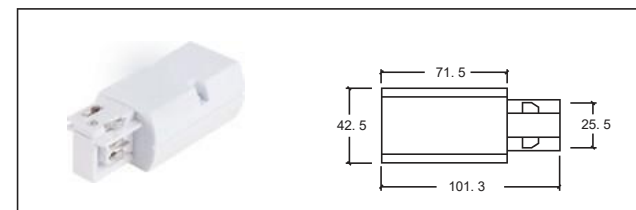

產品介紹 Product introduction

4 線金鹵燈 軌道採用全鋁材製造，內置全新 PVC 絕緣材料壓銅條導電。只要電壓 220V-240V。多種安裝接頭，可根據設計師的要求，實施多種安裝方式，滿足各種照明需要。

4-circuit main voltage track in extruded aluminium Main voltage 220-240V. Electrical wiring is located in an extrude PVC insulated housing The track is supplied with a series of accessories which will successfully resolve almost all types of lighting installation requirements And also has the facility for direct surface mounting through knockouts at 500m spacing.

®

H-01 電源接頭-左 Feeder-L