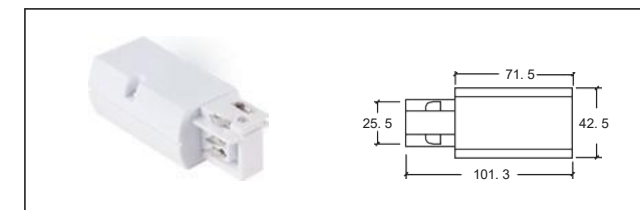

LENGTH:

1000mm/1500mm/2000mm/3000mm

產品介紹 Product introduction

4 線金鹵燈 軌道採用全鋁材製造，內置全新 PVC 絕緣材料壓銅條導電。只要電壓 220V-240V。多種安裝接頭，可根據設計師的要求，實施多種安裝方式，滿足各種照明需要。

4-circuit main voltage track in extruded aluminium Main voltage 220-240V. Electrical wiring is located in an extrude PVC insulated housing The track is supplied with a series of accessories which will successfully resolve almost all types of lighting installation requirements And also has the facility for direct surface mounting through knockouts at 500m spacing.

®

H-01 電源接頭-左 Feeder-L

H-01 電源接頭-右 Feeder-R

H-01 迷你型直線接頭 Straight connector MINI

H-01 直線接頭 Straight connector

H-01 L 型接頭-左 L-connector - L

H-01 L 型接頭-右 L-connector - R

H-01 T接頭-左 T-connector - L