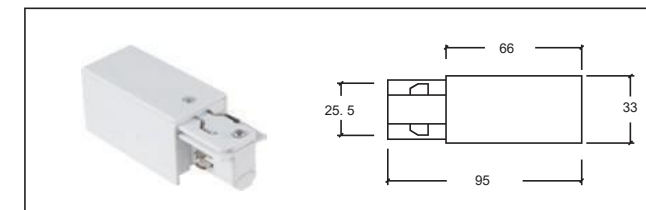

H-02 電源接頭-右 Feeder-R