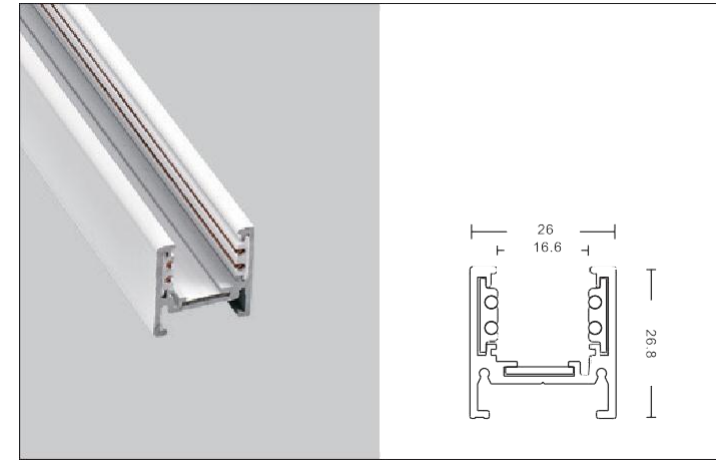

AE-M-C 磁吸 C 款軌道條 Magnet system series

產品介紹 Product introduction

磁吸軌道採用全鋁材製造，內置全新 PVC 絕緣材料壓銅條導電。只要電壓 10-48V。多種安裝接頭，可根據設計師的要求，實施多種安裝方式，滿足各種照明需要。

Magnet track main voltage track in extruded aluminium Main voltage 10-48V. Electrical wiring is located in an extrude PVC insulated housing The track is supplied with a series of accessories which will successfully resolve almost all types of lighting installation requirements And also has the facility for direct surface mounting through knockouts at 500m spacing.

COLOUR: WH BK SL LENGTH: 1000mm/1500mm/2000mm/3000mm