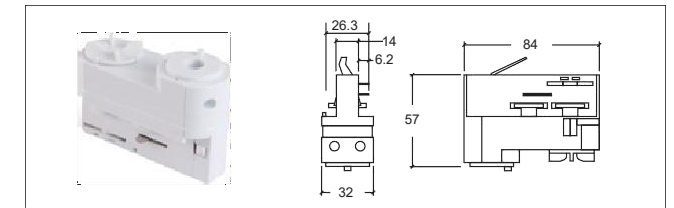

COLOUR: WH BK SL LENGTH: 1000mm/1500mm/2000mm/3000mm

4 線軌道燈 接頭 Power Connector for four line track system

NO: AE-401

NO: AE-402

NO: AE-402-NEW

NO: AE-405

NO: AE-404

NO: AE-409