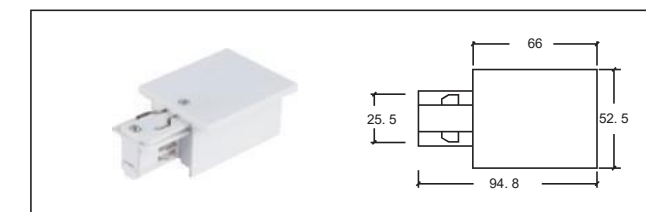

H-03 電源接頭-右 Feeder-R

H-03 十字接頭 X-connector