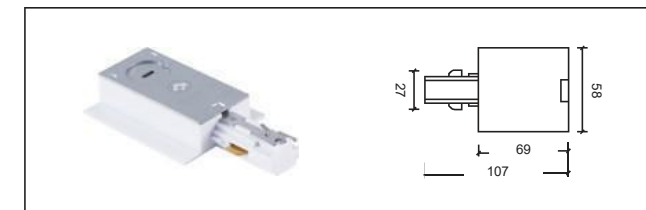

3線A 嵌入式電源接頭-右 Feeder-R