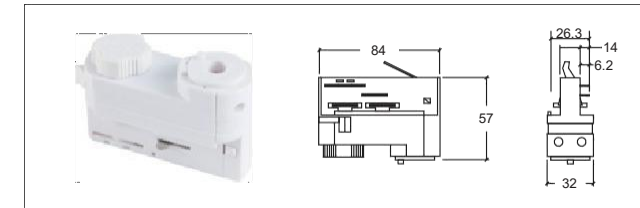

COLOUR: WH BK SL LENGTH: 1000mm/1500mm/2000mm/3000mm

4 線軌道燈 接頭 Power Connector for four line track system

NO: AE-401

NO: AE-402

NO: AE-402-NEW

NO: AE-405

NO: AE-404

NO: AE-409