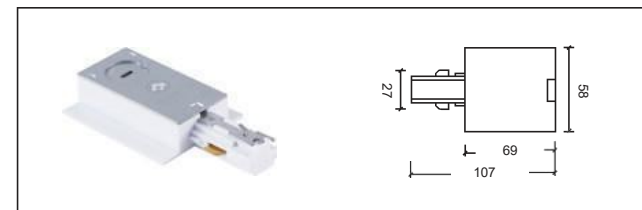

產品介紹 Product introduction

3線金鹵燈軌道採用全鋁材製造，內置全新PVC絕緣材料壓銅條導電。只要電壓220V-240V。多種安裝接頭，可根據設計師的要求，實施多種安裝方式，滿足各種照明需要。

3-circuit main voltage track in extruded aluminium Main voltage 220-240V. Electrical wiring is located in an extruded PVC insulated housing The track is supplied with a series of accessories which will successfully resolve almost all types of lighting installation requirements And also has the facility for direct surface mounting through knockouts at 500m spacing.

3線A 嵌入式電源接頭-左 Feeder-L