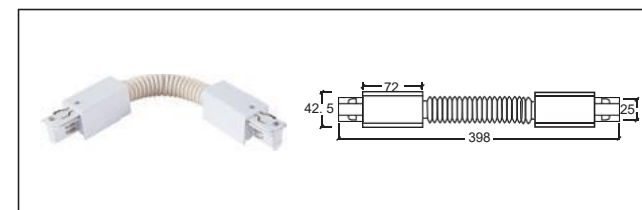

®

H-02 電源接頭-左 Feeder-L

H-02 電源接頭-右 Feeder-R

H-02 迷你型直線接頭 Straight connector MINI

H-02 直線接頭 Straight connector

H-02 L 型接頭-左 L-connector - L

H-02 L 型接頭-右 L-connector - R

H-02 T接頭-左 T-connector - L

H-02 T接頭-右 T-connector - R

H-02 十字接頭 X-connector

H-02 尾蓋 End cap

H-02 多角度接頭(軟接) Flexible Connector

H-02 四線吊裝線 Fitting

亞毅 AE

COLOUR:

WH BK SL

LENGTH:

1000mm/1500mm/2000mm/3000mm

產品介紹 Product introduction

4 線金鹵燈軌道採用全鋁材製造，內置全新 PVC 絕緣材料壓銅條導電。只要電壓 220V-240V。多種安裝接頭，可根據設計師的要求，實施多種安裝方式，滿足各種照明需要

4-circuit main voltage track in extruded aluminium Main voltage 220-240V. Electrical wiring is located in an extruded PVC insulated housing The track is supplied with a series of accessories which will successfully resolve almost all types of lighting installation requirements And also has the facility for direct surface mounting through knockouts at 500m spacing.