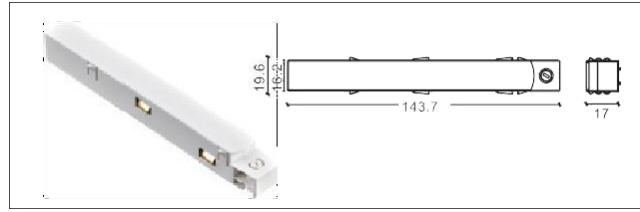

COLOUR: WH BK SL LENGTH: 1000mm/1500mm/2000mm/3000mm

AE-M-AR 磁吸 A 款嵌入式軌道條 Magnet system series

產品介紹 Product introduction

磁吸軌道採用全鋁材製造，內置全新 PVC 絕緣材料壓銅條導電。只要電壓 10-48V。多種安裝接頭，可根據設計師的要求，實施多種安裝方式，滿足各種照明需要。

Magnet track main voltage track in extruded aluminium Main voltage 10-48V. Electrical wiring is located in an extrude PVC insulated housing The track is supplied with a series of accessories which will successfully resolve almost all types of lighting installation requirements And also has the facility for direct surface mounting through knockouts at 500m spacing.

COLOUR: WH BK SL LENGTH: 1000mm/1500mm/2000mm/3000mm

NO: AE-M-F 磁吸軌道頭

NO: AE-M-I-MINI 磁吸 I 型接頭

NO: AE-M-01 磁吸單頭軌道頭

NO: AE-M-02 磁吸雙頭軌道頭

NO: AE-M-01-NEW 磁吸單頭軌道頭 (機械扣)

NO: AE-M-02-NEW 磁吸雙頭軌道頭 (機械扣)

NO: AE-M-03 磁吸單頭軌道頭 (短款)