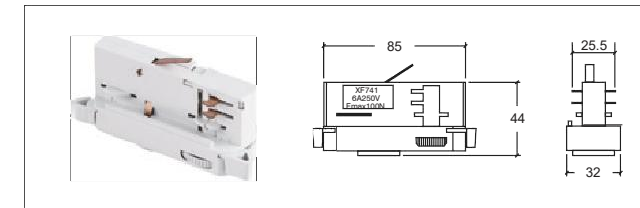

4 線軌道燈 接頭 Power Connector for four line track system

NO: AE-401