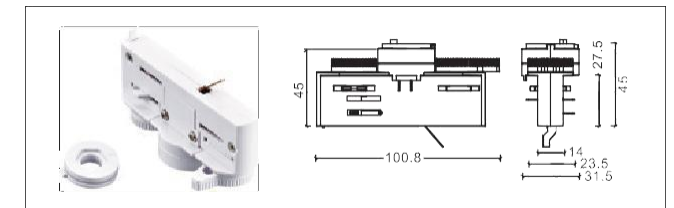

NO: AE-405-A