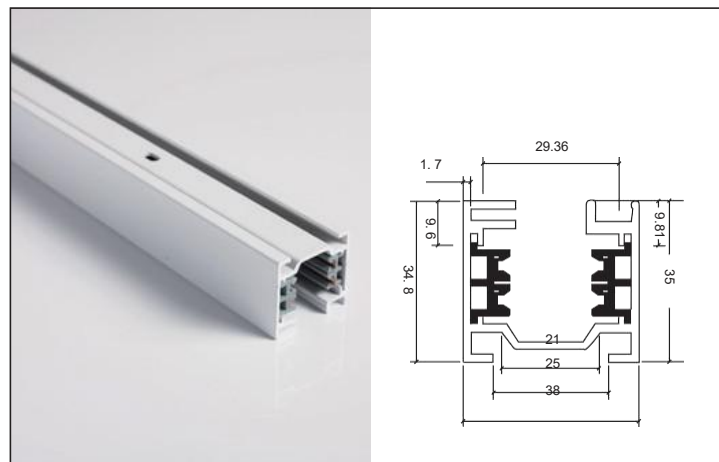

4 線 H-07 型軌道條