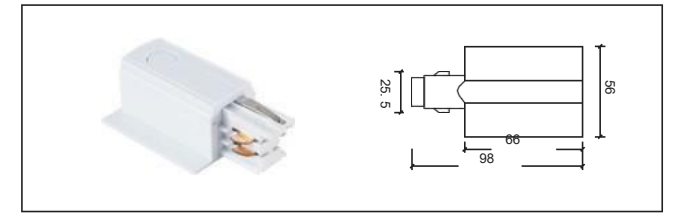

H-05 電源接頭-右 Feeder-R