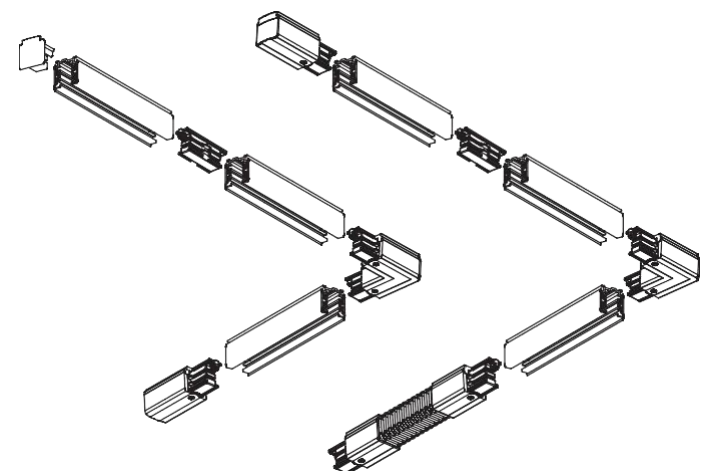

LENGTH:

1000mm/1500mm/2000mm/3000mm

產品介紹 Product introduction

4 線金鹵燈軌道採用全鋁材製造，內置全新 PVC 絕緣材料壓銅條導電。只要電壓 220V-240V。多種安裝接頭，可根據設計師的要求，實施多種安裝方式，滿足各種照明需要

4-circuit main voltage track in extruded aluminium Main voltage 220-240V. Electrical wiring is located in an extruded PVC insulated housing The track is supplied with a series of accessories which will successfully resolve almost all types of lighting installation requirements And also has the facility for direct surface mounting through knockouts at 500m spacing.

®

H-03 電源接頭-左 Feeder-L

H-03 電源接頭-右 Feeder-R

H-03 直線接頭 Straight connector

H-03 十字接頭 X-connector

H-03 L 型接頭-左 L-connector - L

H-03 L 型接頭-右 L-connector - R

H-03 T接頭-左 T-connector - L