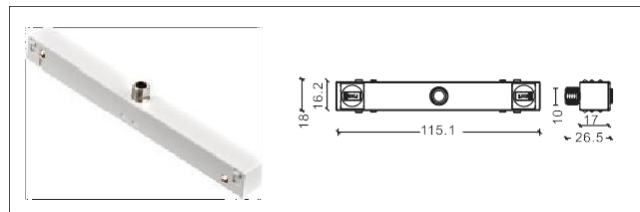

COLOUR: WH BK SL LENGTH: 1000mm/1500mm/2000mm/3000mm

AE-M-AR 磁吸 A 款嵌入式軌道條 Magnet system series

產品介紹 Product introduction

磁吸軌道採用全鋁材製造，內置全新 PVC 絕緣材料壓銅條導電。只要電壓 10-48V。多種安裝接頭，可根據設計師的要求，實施多種安裝方式，滿足各種照明需要。

Magnet track main voltage track in extruded aluminium Main voltage 10-48V. Electrical wiring is located in an extrude PVC insulated housing The track is supplied with a series of accessories which will successfully resolve almost all types of lighting installation requirements And also has the facility for direct surface mounting through knockouts at 500m spacing.

COLOUR: WH BK SL LENGTH: 1000mm/1500mm/2000mm/3000mm

NO: AE-M-F 磁吸軌道頭

NO: AE-M-I-MINI 磁吸 I 型接頭

NO: AE-M-01 磁吸單頭軌道頭

NO: AE-M-02 磁吸雙頭軌道頭

NO: AE-M-01-NEW 磁吸單頭軌道頭 (機械扣)

NO: AE-M-02-NEW 磁吸雙頭軌道頭 (機械扣)

NO: AE-M-03 磁吸單頭軌道頭 (短款)