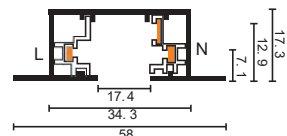

亞毅 AE

COLOUR:

LENGTH:

1000mm/1500mm/2000mm/3000mm