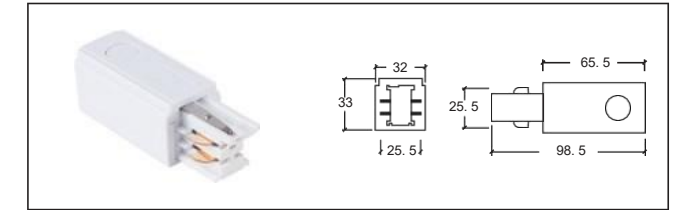

WH BK SL

LENGTH:

1000mm/1500mm/2000mm/3000mm

產品介紹 Product introduction

4 線金鹵燈 軌道採用全鋁材製造，內置全新 PVC 絕緣材料壓銅條導電。只要電壓 220V-240V。多種安裝接頭，可根據設計師的要求，實施多種安裝方式，滿足各種照明需要

4-circuit main voltage track in extruded aluminium Main voltage 220-240V. Electrical wiring is located in an extruded PVC insulated housing The track is supplied with a series of accessories which will successfully resolve almost all types of lighting installation requirements And also has the facility for direct surface mounting through knockouts at 500m spacing.

®

H-04 電源接頭-左 Feeder-L

H-04 電源接頭-右 Feeder-R

H-04 迷你型直線接頭 Straight connector MINI

H-04 直線接頭 Straight connector

H-04 L 型接頭-左 L-connector - L

H-04 L 型接頭-右 L-connector - R

H-04 T接頭-左 T-connector - L