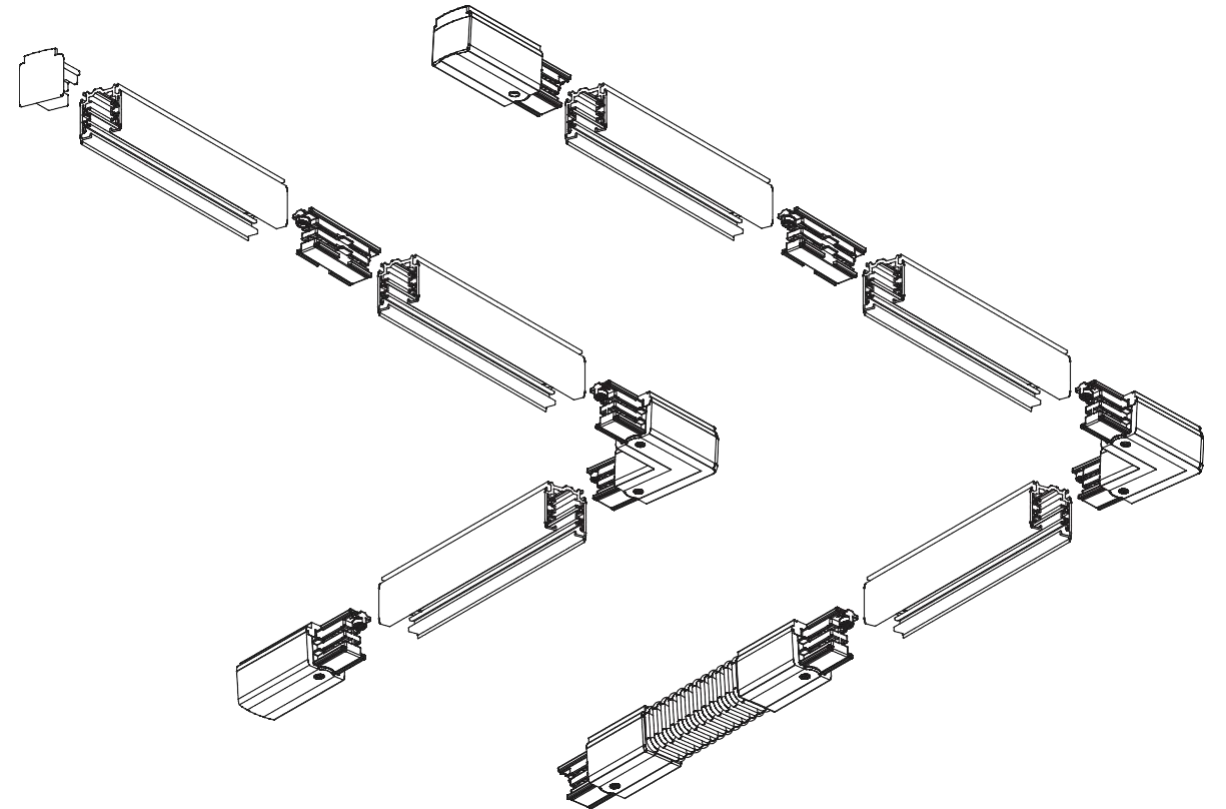

亞毅企業有限公司
YA-I Enterprise Co., Ltd

地址：新北市蘆洲區中正路427號
TEL: +886 2 22826525   FAX: +886 2 22817895
http:www.aceoasia.com.tw   E-mail:wind_ball122@hotmail.com

專業 LED 燈軌道系統
AE Lighting Hardware Accessories limited

R