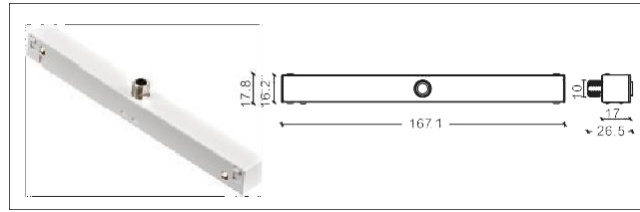

COLOUR: WH BK SL LENGTH: 1000mm/1500mm/2000mm/3000mm

AE-M-AR 磁吸 A 款嵌入式軌道條 Magnet system series

產品介紹 Product introduction

磁吸軌道採用全鋁材製造，內置全新 PVC 絕緣材料壓銅條導電。只要電壓 10-48V。多種安裝接頭，可根據設計師的要求，實施多種安裝方式，滿足各種照明需要。

Magnet track main voltage track in extruded aluminium Main voltage 10-48V. Electrical wiring is located in an extrude PVC insulated housing The track is supplied with a series of accessories which will successfully resolve almost all types of lighting installation requirements And also has the facility for direct surface mounting through knockouts at 500m spacing.

COLOUR: WH BK SL LENGTH: 1000mm/1500mm/2000mm/3000mm

NO: AE-M-F 磁吸軌道頭

NO: AE-M-I-MINI 磁吸 I 型接頭

NO: AE-M-01 磁吸單頭軌道頭

NO: AE-M-02 磁吸雙頭軌道頭

NO: AE-M-01-NEW 磁吸單頭軌道頭 (機械扣)

NO: AE-M-02-NEW 磁吸雙頭軌道頭 (機械扣)

NO: AE-M-03 磁吸單頭軌道頭 (短款)