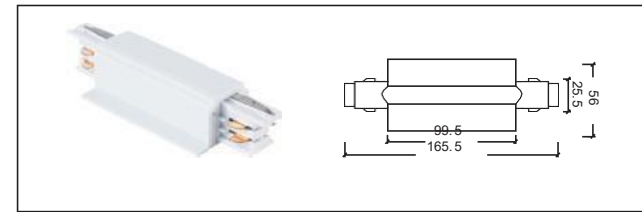

H-05 直線接頭 Straight connector