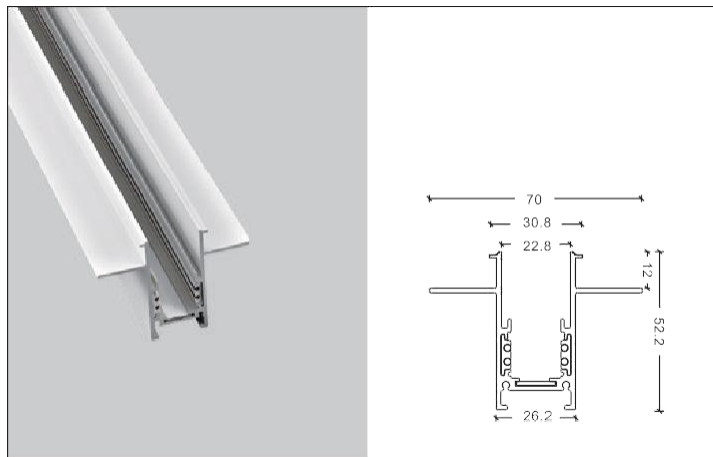

NO: AE-M-F 磁吸軌道頭

AE-M-AR 磁吸 A 款嵌入式軌道條 Magnet system series

產品介紹 Product introduction

磁吸軌道採用全鋁材製造，內置全新 PVC 絕緣材料壓銅條導電。只要電壓 10-48V。多種安裝接頭，可根據設計師的要求，實施多種安裝方式，滿足各種照明需要。

Magnet track main voltage track in extruded aluminium Main voltage 10-48V. Electrical wiring is located in an extrude PVC insulated housing The track is supplied with a series of accessories which will successfully resolve almost all types of lighting installation requirements And also has the facility for direct surface mounting through knockouts at 500m spacing.

COLOUR: WH BK SL LENGTH: 1000mm/1500mm/2000mm/3000mm