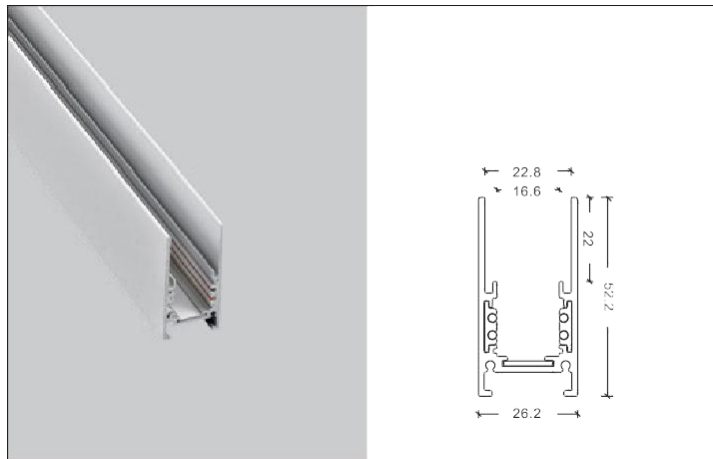

AE-M-A 磁吸 A 款軌道條 Magnet system series

產品介紹 Product introduction

磁吸軌道採用全鋁材製造，內置全新 PVC 絕緣材料壓銅條導電。只要電壓 10-48V。多種安裝接頭，可根據設計師的要求，實施多種安裝方式，滿足各種照明需要。

Magnet track main voltage track in extruded aluminium Main voltage 10-48V. Electrical wiring is located in an extrude PVC insulated housing The track is supplied with a series of accessories which will successfully resolve almost all types of lighting installation requirements And also has the facility for direct surface mounting through knockouts at 500m spacing.

COLOUR: WH BK SL LENGTH: 1000mm/1500mm/2000mm/3000mm