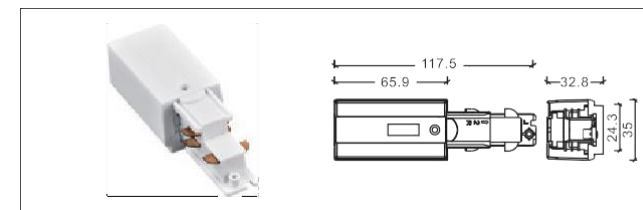

NO: AE-6-L 6 線軌道 L 型接頭

®

NO: AE-6-Feeder 6 線軌道電源頭