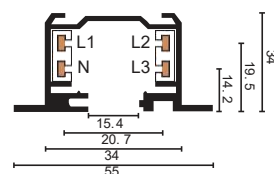

亞毅 AE

COLOUR:

WH BK SL

LENGTH:

1000mm/1500mm/2000mm/3000mm